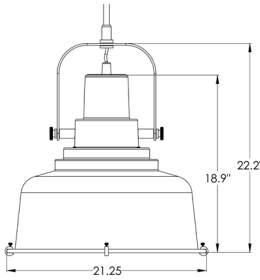

d5461 PELAGIC PENDANT

PROJECT: _____
 TYPE: _____
 QUANTITY: _____
 NOTES: _____

SPECIFICATION

CONSTRUCTION	Spun-aluminum or copper shade
DIFFUSER	Acrylic diffuser
ACCENTS	Polished chrome trim, clamps and loops
CANOPY	5" diameter black canopy
MOUNTING	Standard ceiling junction box
STEM⁴	Rigid 1/2" diameter stem
FINISH	Metal or powder-coat paint
VOLTAGE	120V or 277V
LIGHT SOURCE	Dedicated LED
SHADE DIMENSION	21.25" diameter x 22.2" height
CODE COMPLIANCE	UL listed, cUL (ETL/ETLc for LED) certified for dry locations

DIMENSIONS

BOTTOM LENS

ORDERING INFORMATION

MODEL	LAMPING	VOLTAGE	FINISH	OPTIONS
<p>d5461</p>	<p>LED16² 16W LED, 1500-1600 LUMENS</p> <p>LED25² 25W LED, 2500-2800 LUMENS</p> <p>LED30² 30W LED, 3000-3300 LUMENS</p> <p>LED35² 35W LED, 3400-3700 LUMENS</p> <p>LED40² 40W LED, 3800-4000 LUMENS</p>	<p>120¹ 120V</p> <p>277 277V</p>	<p>PAINTED FINISHES</p> <p>BG BLACK GLOSS</p> <p>BL METALLIC BLUE</p> <p>RD METALLIC RED</p> <p>CU METALLIC COPPER</p> <p>T1 LIGHT TAN</p> <p>G2 MEDIUM GREY</p> <p>GM METALLIC GREEN</p> <p>MB MATTE BLACK</p> <p>MG METALLIC GREY</p> <p>YL BRIGHT YELLOW</p> <p>WH WHITE GLOSS</p> <p>SPECIAL COLOR FINISH</p> <p>SCF _____</p>	<p>DIM³ DIMMING: 0-10V, ELV, OR TRIAC</p> <p>EMP⁵ EMERGENCY BATTERY PACK</p> <p>METAL FINISHES</p> <p>AL BRUSHED ALUMINUM</p> <p>PA POLISHED ALUMINUM</p> <p>COPPER FINISHES</p> <p>CPL POLISHED COPPER (LACQUERED)</p> <p>CBL BRUSHED COPPER (LACQUERED)</p> <p>CPU POLISHED COPPER (UNLACQUERED)</p> <p>CBU BRUSHED COPPER (UNLACQUERED)</p>
<p>NOTES</p> <ol style="list-style-type: none"> 1. FIXTURES ARE FACTORY PREWIRED FOR 120V UNLESS OTHERWISE SPECIFIED. 2. 3000K IS THE STANDARD COLOR TEMPERATURE 3. SPECIFY DIMMING PROTOCOL: 0-10V, ELV, OR TRIAC 4. FIXED LENGTH, NOT FIELD-ADJUSTABLE; CUSTOMER TO SPECIFY OAH 5. THE EMERGENCY BATTERY PACK OPTION REQUIRES THE USE OF A 12-1/4" DIAMETER CANOPY 6. FOR MODIFICATIONS TO DIMENSIONS, ELECTRICAL REQUIREMENTS, AND OTHER SPECIAL ORDERS, PLEASE CONTACT YOUR D'AC REPRESENTATIVE 				