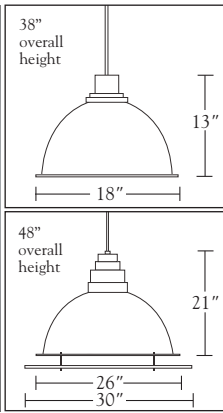

Item #	Lamping	Voltage	Finish	Options	Sp. Orders
____	____	____	____	____	____

Work space for submittals

How to specify

Example from illustration at left

d5251	-1N150	-120	-AL	-DISC	-SCF

Item Number   d5250   ARENA 18" DIAM. pendant
                                 d5251   ARENA 26" DIAM. pendant

Construction   Spun aluminum shade. Rigid stem and 5" diam. canopy.
                                 Optional white opal acrylic diffuser with center aperture and brushed aluminum standoffs and knobs.
                                 38" overall height for d5250. 48" overall height for d5251.
                                 For standard ceiling junction box mounting.
                                 UL listed, cUL (ETL/ETLc for LED) certified for dry locations.

Lamping / Wattage   1N150   Incandescent, one 150 W, medium base, A type
                                 LED12   LED, 12W LED with electronic driver. 1104 Lumen output.

Voltage   120   120V   277   277V

Finishes   **AL** Brushed Aluminum   **PA** Polished Aluminum
See Page d9000 for   Baked Enamel Finishes:
color renderings
WH White Gloss   **G1** Light Grey   **G2** Medium Grey
MG Metallic Grey   **AN** Metallic Anthracite   **BG** Black Gloss
MB Matte Black   **BC** Black Crinkle   **CU** Metallic Copper
BZ Metallic Bronze   **T1** Light Tan   **T2** Medium Tan
GM Metallic Green   **SF** Seafoam   **BL** Metallic Blue
RD Metallic Red   **RB** Bright Red   **MP** Magenta Pink
YL Bright Yellow   **SCF** Special Finish—must supply paint chip

Options   **DISC** White opal acrylic disc with center aperture with brushed aluminum standoffs and knobs. 21" diam. for 5250 and 30" diam. for 5251.
                                 CPI Custom orange baked enamel inside shade.
                                 DIM Dimming Driver (0-10V, Triac, or ELV, as specified)

Special Orders   For modifications to dimensions, electrical requirements and other special orders, please contact your d'ac representative.