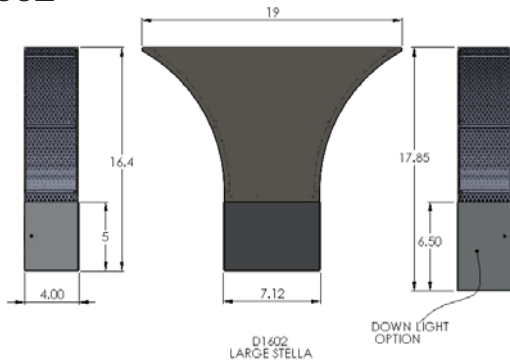

d1600-LED8-120-PA/DR

d1600  
d1601  
d1602

Item #	Lamping	Voltage	Fixture Finish	Options	Sp. Orders
<input type="text"/>	<input type="text"/>	<input type="text"/>	<input type="text"/>	<input type="text"/>	<input type="text"/>

**Item Number**

d1600  
d1601  
d1602

Stella wall fixture - small  
Stella wall fixture - medium  
Stella wall fixture - large

**Construction**

Precision-formed aluminum.  
Acrylic side diffuser.  
For standard wall junction box mounting.  
Designed for dry locations.